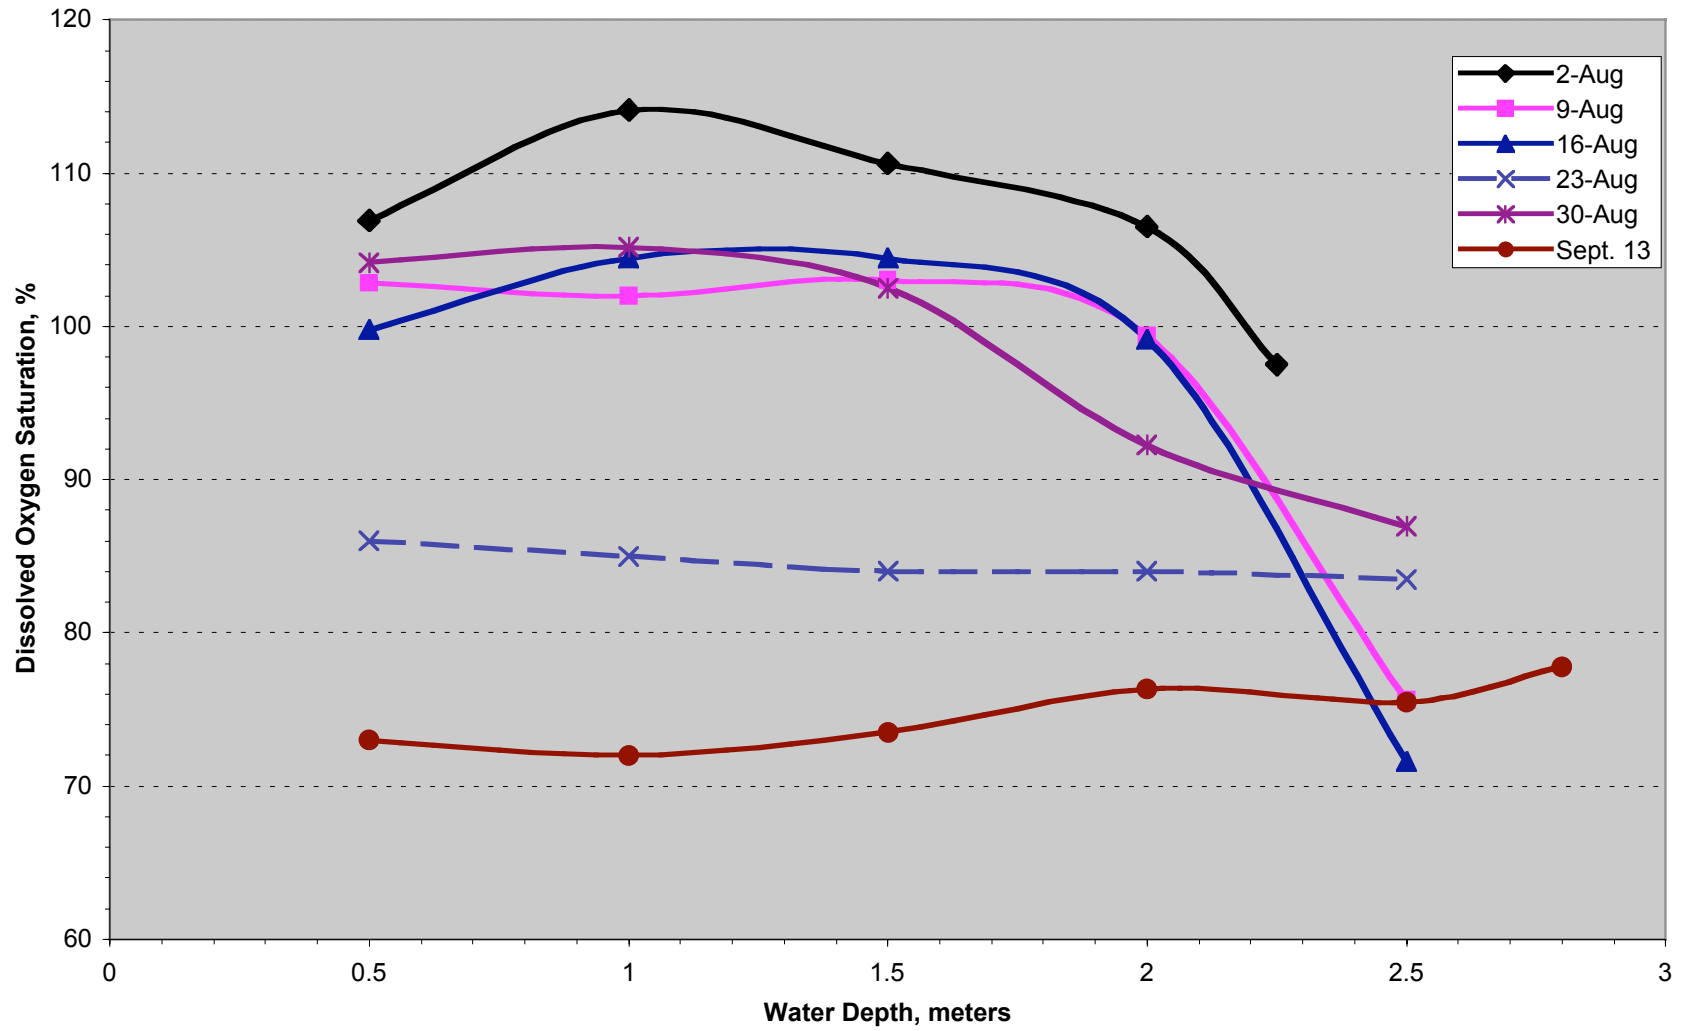

Dissolved Oxygen Saturation versus Depth at Quonnie Pond- Judge's Rock Station

Dissolved Oxygen Saturation at Quonnie Pond-Judge's Rock Buoy Station

Dissolved Oxygen Saturation versus Depth at Quonnie Pond-Harmonic Cove Channel Station

Dissolved Oxygen Saturation versus Depth for Quonnie Pond-Harmonic Cove Buoy Station