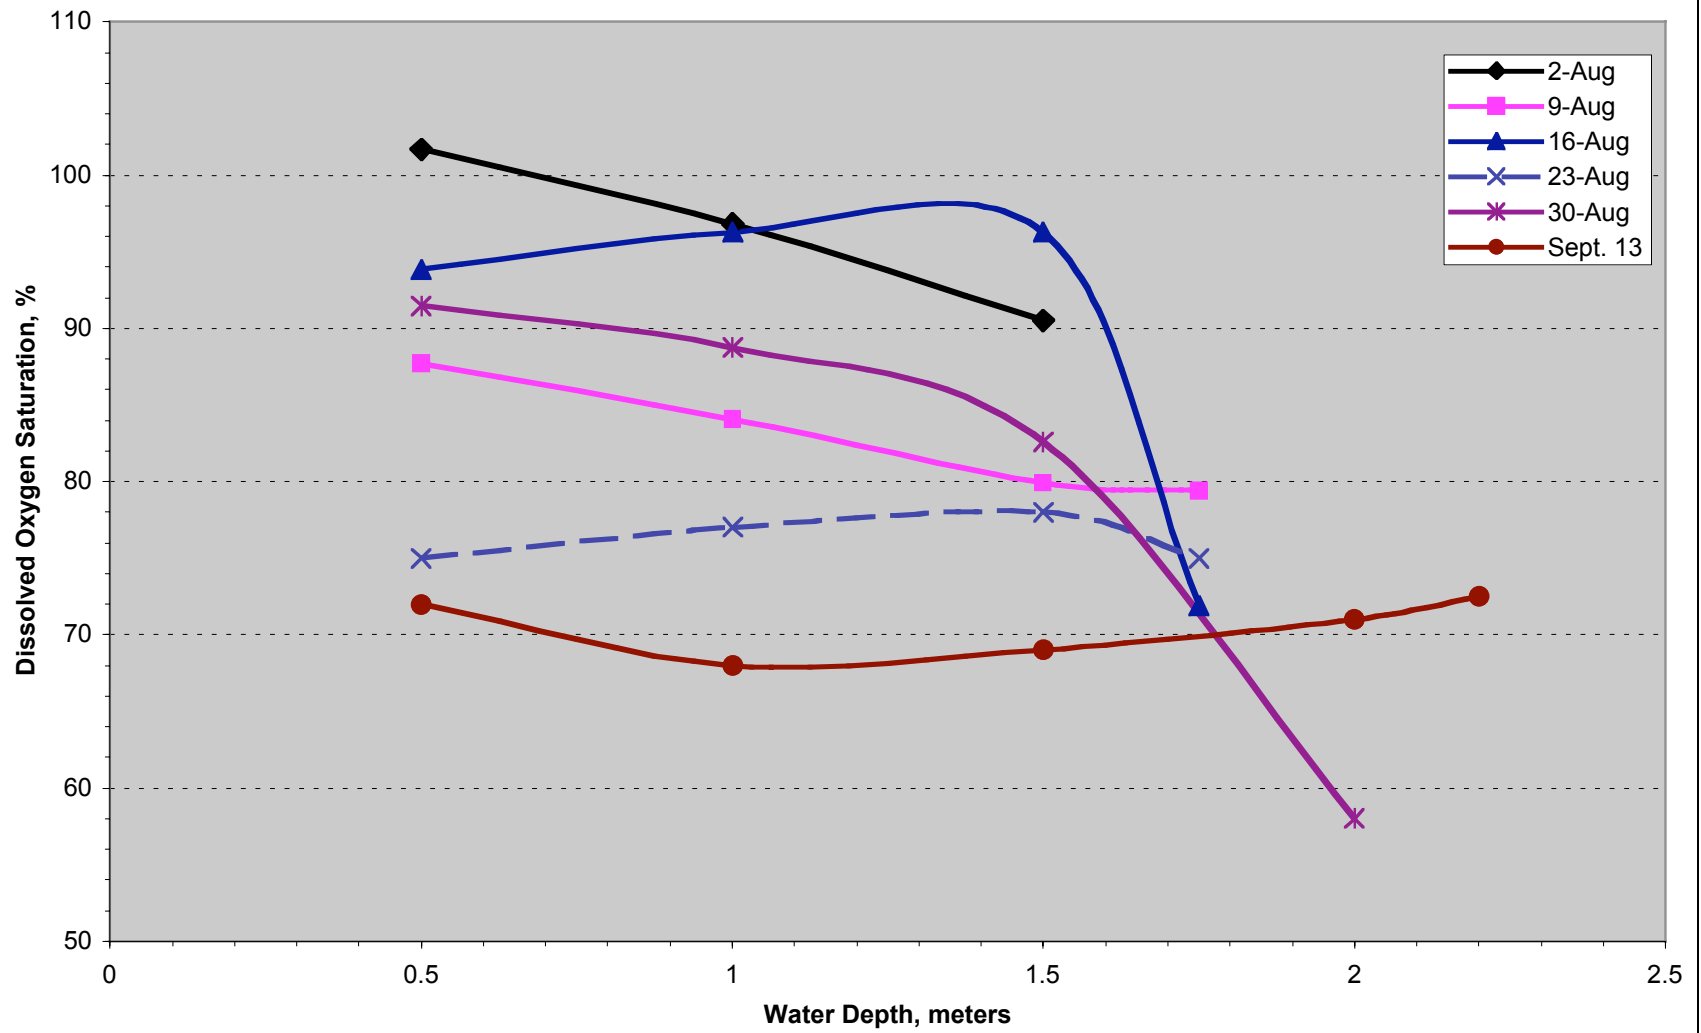

Dissolved Oxygen Saturation versus Depth at Quonnie Pond- Judge's Rock Station

Dissolved Oxygen Saturation at Quonnie Pond-Judge's Rock Buoy Station

Dissolved Oxygen Saturation versus Depth at Quonnie Pond-Harmonic Cove Channel Station

Dissolved Oxygen Saturation versus Depth for Quonnie Pond-Harmonic Cove Buoy Station