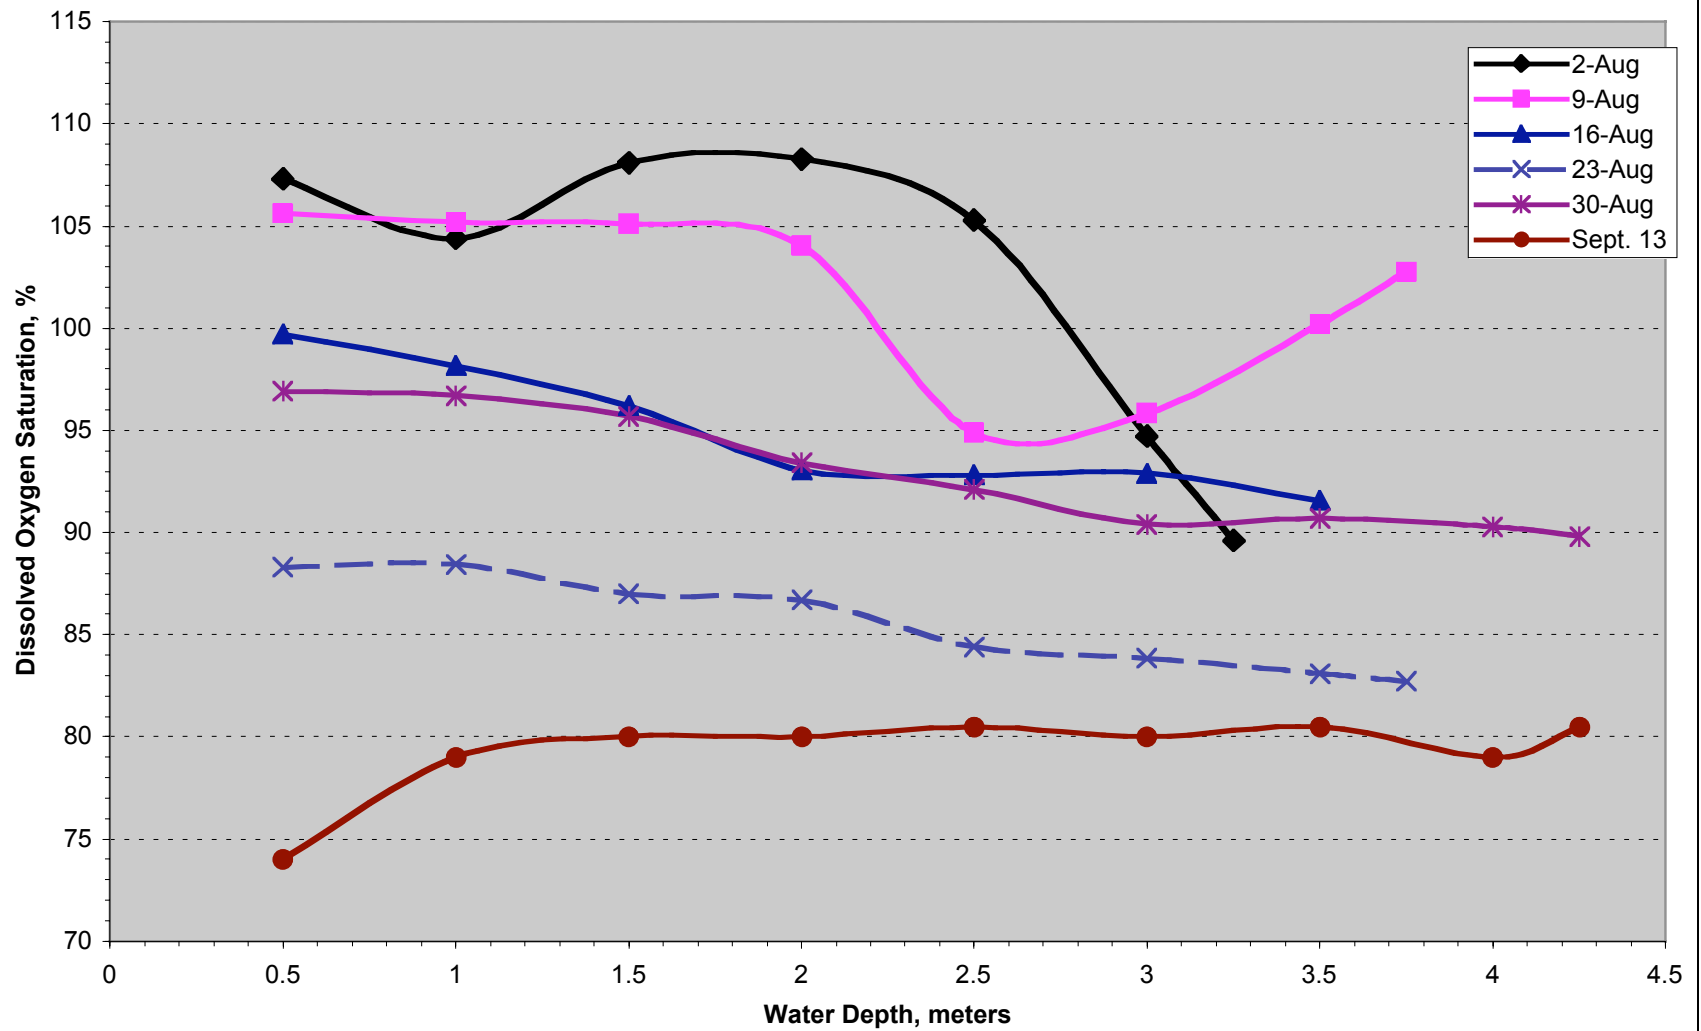

Dissolved Oxygen Saturation versus Depth at Quonnie Pond- Judge's Rock Station

Dissolved Oxygen Saturation at Quonnie Pond-Judge's Rock Buoy Station

Dissolved Oxygen Saturation versus Depth at Quonnie Pond-Harmonic Cove Channel Station

Dissolved Oxygen Saturation versus Depth for Quonnie Pond-Harmonic Cove Buoy Station